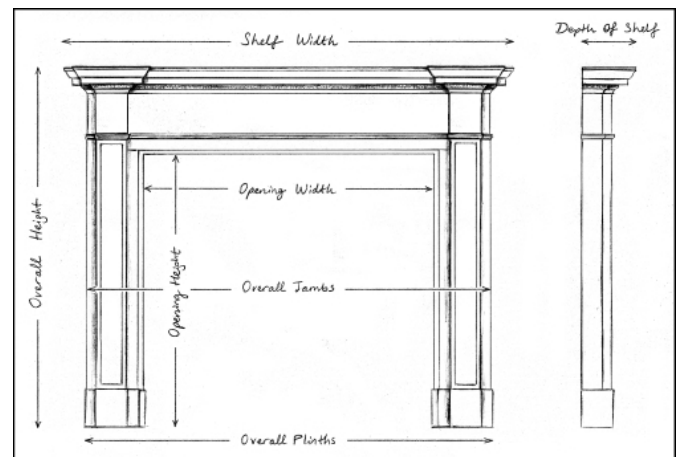

A NEO-CLASSICAL ENGLISH STATUARY MARBLE FIREPLACE WITH SIENA INLAY

A very fine period neo-classical English Statuary marble fireplace with Siena inlay. The carved jambs with classical urn surmounted by ribbons and drapery, with Siena marble ingrounds. The carved frieze with classical figures throughout. Breakfront moulded shelf above. 18th century.

Stock No: 3963

Shelf Width	1820mm 71 5/8"
Overall Height	1500mm 59"
Opening Height	1075mm 42 3/8"
Opening Width	1105mm 43 1/2"
Depth Of Shelf	220mm 8 5/8"
Overall Plinths	1595mm 62 3/4"

You can scan the QR code above with any smartphone to view this item on our website