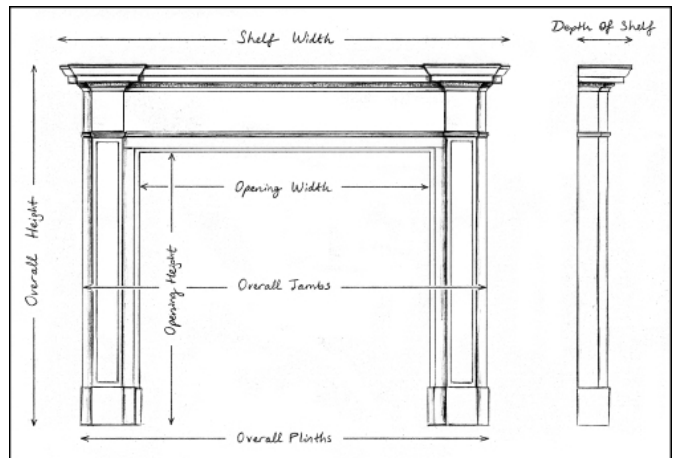

## A CARVED ENGLISH PINE FIREPLACE

A carved English pine fireplace. The jambs with carved bellflowers surmounted by cartouche. The frieze with central blocking featuring heavily carved flowers, acorns and leaf work, flanked by scrollwork. The shelf with dentils throughout, and acanthus leaves above.

Stock No: 3916

|                 |                  |
|-----------------|------------------|
| Shelf Width     | 1470mm   57 7/8" |
| Overall Height  | 1255mm   49 3/8" |
| Opening Height  | 945mm   37 1/4"  |
| Opening Width   | 1015mm   40"     |
| Depth Of Shelf  | 190mm   7 1/2"   |
| Overall Plinths | 1320mm   52"     |