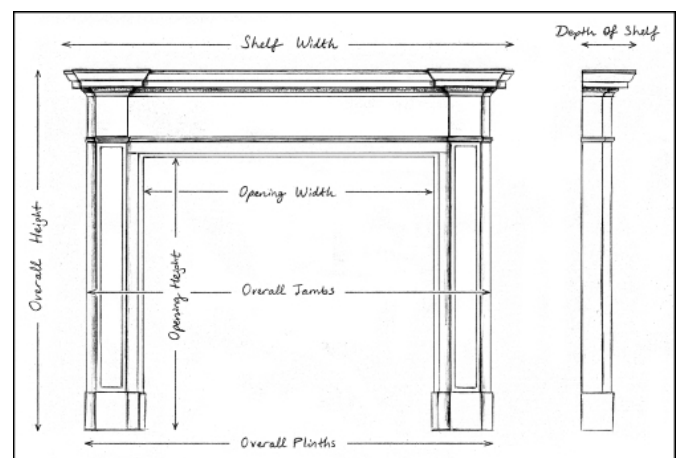

A PERIOD LATE GEORGIAN CHIMNEYPiece IN ITALIAN STATUARY MARBLE

A good quality period late Georgian Statuary marble fireplace. The panelled jambs with finely carved cascading ribbons, flowers and foliage, surmounted by end blockings of tied flowers. The frieze with carved centre featuring reclining classical figure. Moulded shelf above. Very good quality marble. English, late 18th century.

Stock No: 3904

Shelf Width	1790mm 70 1/2"
Overall Height	1255mm 49 3/8"
Opening Height	975mm 38 3/8"
Opening Width	1150mm 45 1/4"
Depth Of Shelf	230mm 9"
Overall Plinths	1580mm 62 1/4"

You can scan the QR code above with any smartphone to view this item on our website