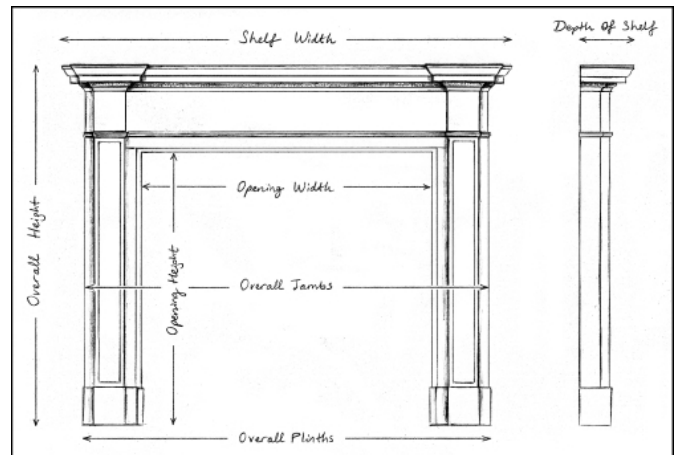

AN 18TH CENTURY CARVED PINE FIREPLACE IN THE ADAM STYLE

A very fine period 18th century pine fireplace in the Adam style. The frieze with carved wheat husks tied with ribbon interspersed with fluting, with decorative rosette paterae to end blockings. The jambs with carved bellflowers, scrollwork and flowers, surmounted by finely carved urns and foliage. The shelf with dentils and stiff acanthus leaves throughout.

Stock No: 3897

Shelf Width	1665mm 65 1/2"
Overall Height	1425mm 56 1/8"
Opening Height	1050mm 41 3/8"
Opening Width	940mm 37"
Depth Of Shelf	185mm 7 1/4"
Overall Jambs	1460mm 57 1/2"

You can scan the QR code above with any smartphone to view this item on our website