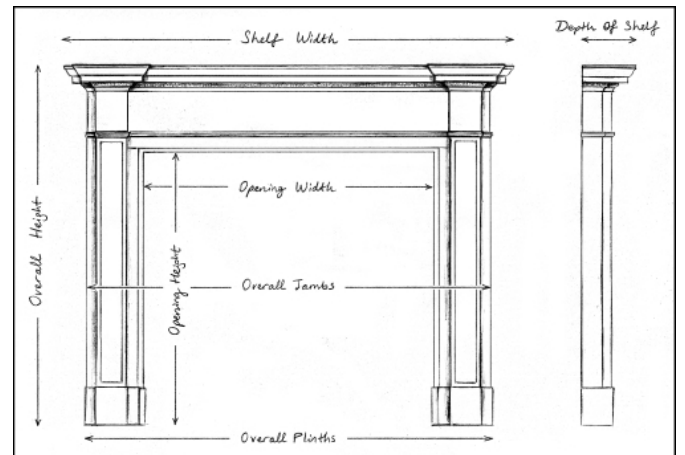

## A REGENCY STYLE FIREPLACE IN WHITE MARBLE WITH BRONZE ADORNMENTS

A striking Regency style fireplace in white marble with fine quality bronze detailing. The frieze with bronze female mask and ribbons with trailing foliage. The fluted jambs with carved inner mouldings, adorned with bronze female figures and stiff acanthus leaves to base. Shaped breakfront moulded shelf. A copy of a period original.

Stock No: 3891

Shelf Width	1880mm   74"
Overall Height	1335mm   52 1/2"
Opening Height	995mm   39 1/8"
Opening Width	1040mm   41"
Depth Of Shelf	470mm   18 1/2"
Overall Plinths	1735mm   68 1/4"

You can scan the QR code above with any smartphone to view this item on our website