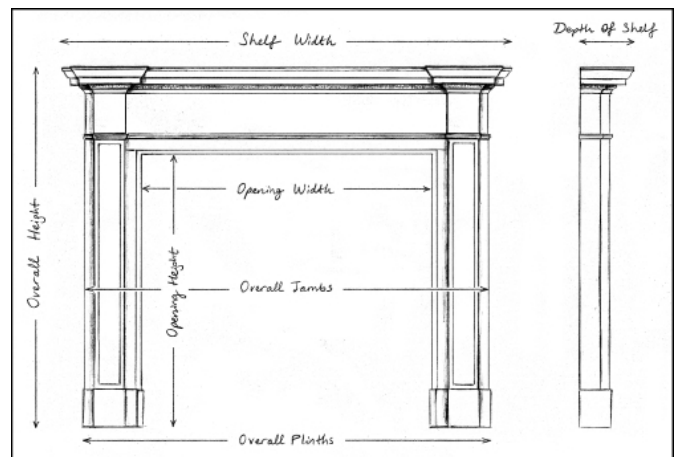

## AN IMPRESSIVE SIENA FRENCH MARBLE FIREPLACE WITH ORMOLU ENRICHMENTS

An impressive 19th century French fireplace with elaborate brass ormolu enrichments to frieze and jambs. The fluted half round columns inlaid with ormolu bellflower husks, surmounted by crest and figures. Guilloche foliage ormolu to frieze. Complete with original two cast iron side interiors. Good quality marble and ormolu castings. Circa 1800-1820.

Stock No: 3890

Shelf Width	1710mm   67 3/8"
Overall Height	1160mm   45 5/8"
Opening Height	925mm   36 3/8"
Opening Width	1340mm   52 3/4"
Depth Of Shelf	415mm   16 3/8"
Overall Plinths	1695mm   66 3/4"