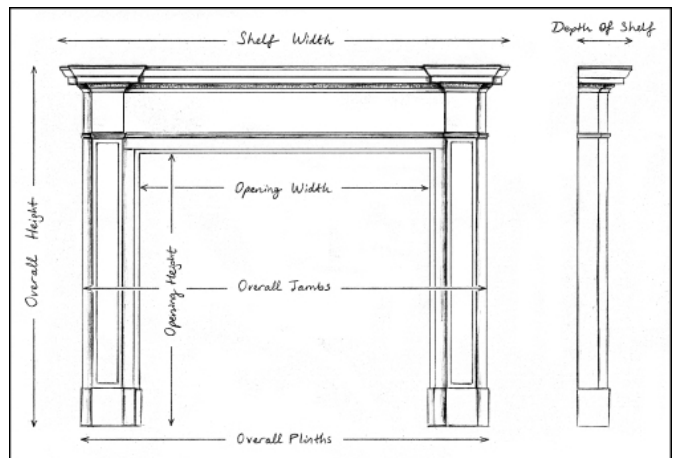

AN ENGLISH BATH STONE FIREPLACE IN THE GOTHIC MANNER

A large English Bath stone fireplace in the Gothic style, with arched opening and moulded shelf. Modern.

Stock No: 3865

Shelf Width	1850mm 72 7/8"
Overall Height	1370mm 53 7/8"
Opening Height	1075mm 42 3/8"
Opening Width	1300mm 51 1/8"
Depth Of Shelf	205mm 8 1/8"
Overall Plinths	1700mm 66 7/8"