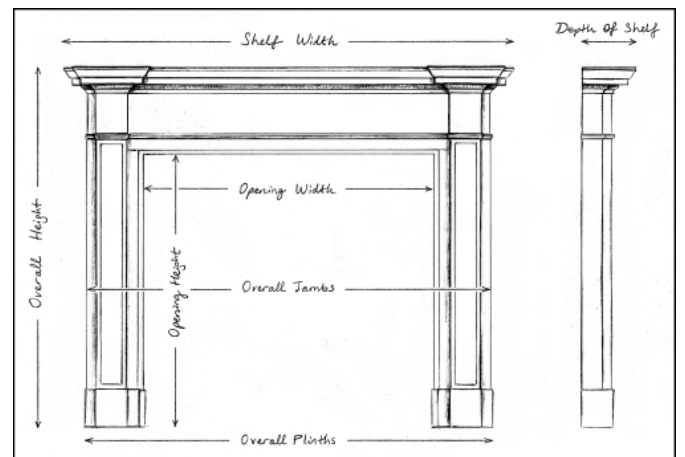

AN 18TH CENTURY LOUIS XVI FIREPLACE IN BRECCIA VIOLETTE MARBLE

A very fine Louis XVI Breche Violette marble fireplace. The carved frieze with c-scrolls throughout, with carved bellflower to centre. The jambs with fluted inlaid with carved husks surmounted by scrolled bracket and circular rosette to end blocs. French, 18th century. Striking Breccia marble, with a warm hue.

Stock No: 3834

Shelf Width	1450mm 57 1/8"
Overall Height	1080mm 42 1/2"
Opening Height	850mm 33 1/2"
Opening Width	1065mm 41 7/8"
Depth Of Shelf	340mm 13 3/8"
Overall Plinths	1405mm 55 3/8"

You can scan the QR code above with any smartphone to view this item on our website