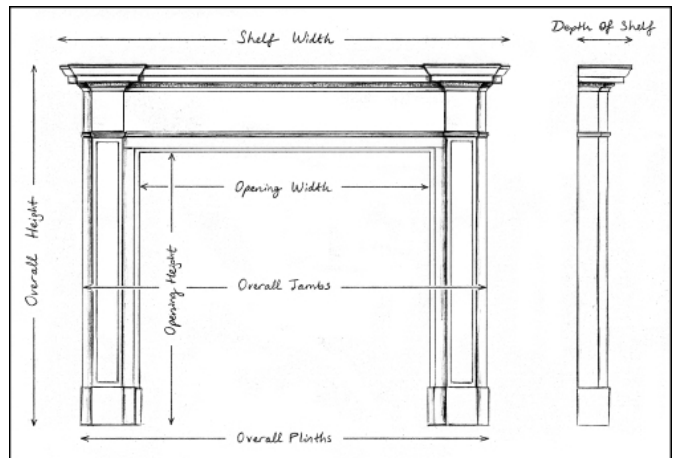

A LARGE GOTHIC HAM STONE ANTIQUE FIREPLACE

A large, antique English Gothic Hamstone fireplace. The arched, moulded jambs with crests to centre and carved key stone. The frieze with stop-fluted arches and central blocking with carved lettering. Mason's name and date clearly inscribed: "J. Triggs. Mason. 1689." Stone shelf later. An impressive piece.

Stock No: 3766

Shelf Width	2100mm 82 5/8"
Overall Height	1325mm 52 1/8"
Opening Height	900mm 35 3/8"
Opening Width	1535mm 60 3/8"
Depth Of Shelf	180mm 7 1/8"
Overall Plinths	1965mm 77 3/8"

You can scan the QR code above with any smartphone to view this item on our website