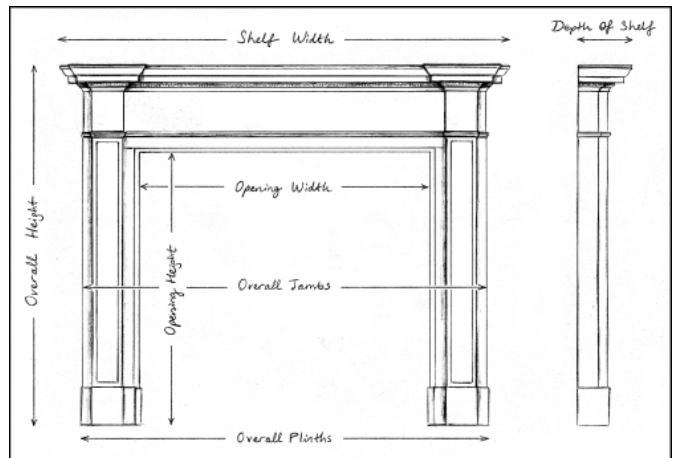

### AN ENGLISH GEORGIAN STYLE PINE FIREPLACE WITH GESSO ENRICHMENTS

A English Georgian style pine fireplace with gesso enrichments. The frieze with centre blocking of urn tied with ribbon, juxtaposed with Cornucopia holdings leaves and fruit with ornate foliage. Egg-and-tongue carved mouldings to jamb ingrounds and cornice. 20th century.

Stock No: 3520

Shelf Width	1490mm   58 5/8"
Overall Height	1320mm   52"
Opening Height	940mm   37"
Opening Width	915mm   36"
Depth Of Shelf	180mm   7 1/8"

You can scan the QR code above with any smartphone to view this item on our website