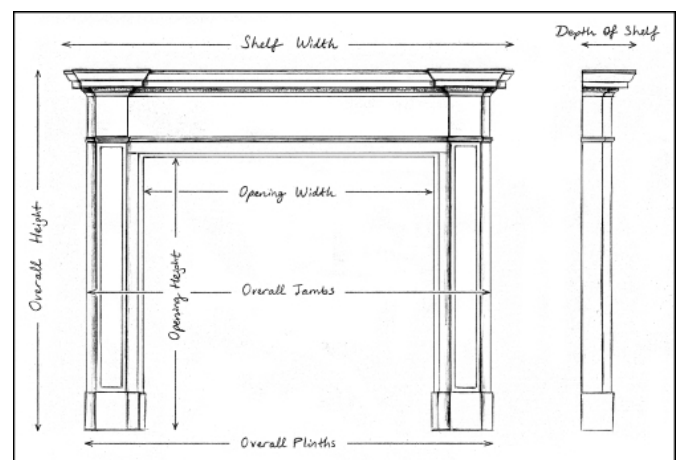

## AN EARLY 19TH CENTURY FRENCH EMPIRE LIMESTONE FIREPLACE

An early 19th century French Empire fireplace in a honey coloured limestone. The panelled frieze with carved centre motif of Napoleonic bee and flowers, the panelled jambs with hexagonal motif to centre, surmounted by honeycombe design side blockings. The frieze and shelf in one piece.

Stock No: 3223

Shelf Width	1736mm   68 3/8"
Overall Height	1312mm   51 5/8"
Opening Height	1138mm   44 3/4"
Opening Width	1490mm   58 5/8"
Depth Of Shelf	223mm   8 3/4"
Overall Plinths	1681mm   66 1/8"