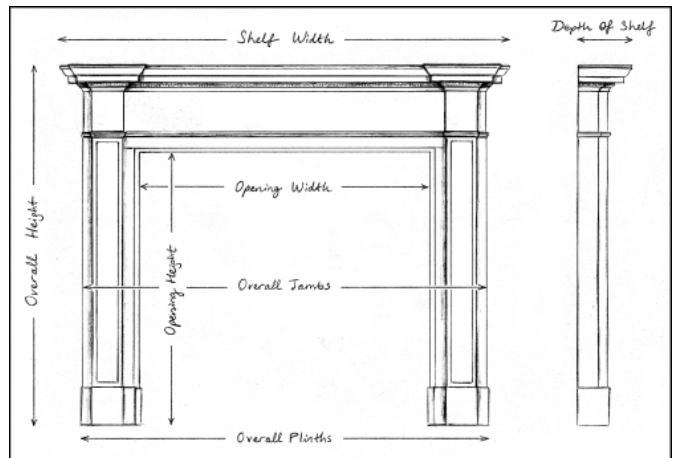

A 19TH CENTURY ENGLISH STATUARY AND INLAID TINOS MARBLE FIREPLACE

A 19th century English Statuary and inlaid Tinos marble fireplace, with carved mask and drapery centre tabelet, inlaid Greek key side panels, fluted Tinos marble jambs with oval patera surmounted by urn side blockings, and inlaid dentil cornice and ingrounds.

Stock No: 3068

Shelf Width	1670mm 65 3/4"
Overall Height	1380mm 54 3/8"
Opening Height	940mm 37"
Opening Width	925mm 36 3/8"
Depth Of Shelf	185mm 7 1/4"
Overall Plinths	1560mm 61 3/8"

You can scan the QR code above with any smartphone to view this item on our website